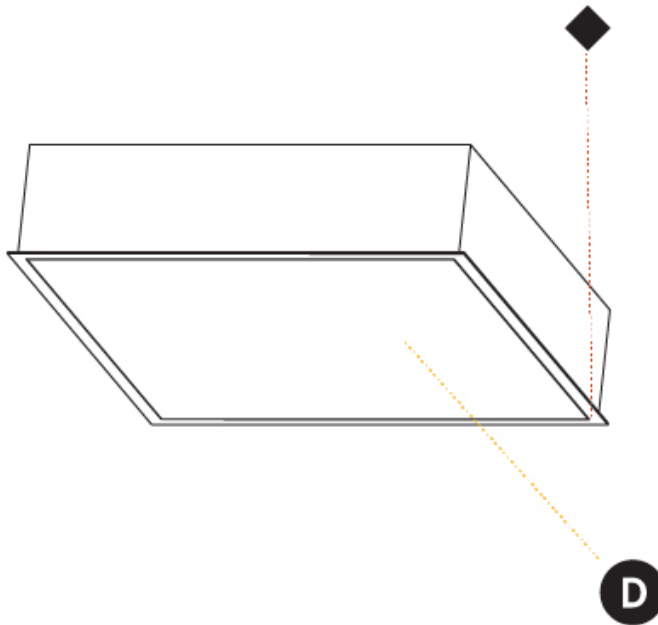

PI2 STANDARD RECESSED

A37737-

PROJECT _____

TYPE _____

SPECIFIER _____

QUANTITY _____

DATE _____

A