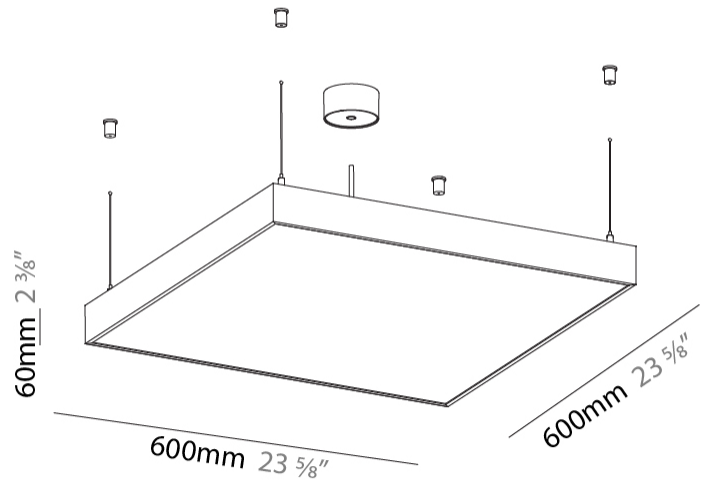

GENERAL

Series: Pi2
Subseries: Pi2 Standard
Brand: Prolicht
Division: Architectural
Mounting Type: Suspension
Mounting Location: Ceiling
Subcategory: Ambient

PHYSICAL

Shape: Square
Length (mm): 600
Length (in): 23 5/8
Width (mm): 600
Width (in): 23 5/8
Height (mm): 60
Height (in): 2 3/8
Light Distribution: Direct
Weight (kg): 9.9
Weight (lbs): 21.83
Diffuser: [PMMA - Opal or Micro-Prism](#)
Fixture Finish: [SSR / BKV / CWI / CRY / HAB / UFT / ITA / RUA / FTG / MYG / LOD / PUS / FRO / FUP / KIA / POP / BLS / SPG / MEY / GOH / GUM / CHC / COM / ABZ / JAG / OBR / MOS / ROR](#)
Fixture Material: Aluminum
Cable Details: 2000mm or 6000mm

ELECTRICAL

Lamp Type: LED (Zhaga Standard)
Input Wattage (W): 55
Total Output Wattage (W): 50
Dimming: [Tri-Mode (Non-Dimming and Phase Dimming (120Vac only) and 0-10V Dimming)](#)
Driver Included: Yes
Driver Location: Integrated
Driver Type: Constant Current - Universal
Driver Class: Class 2
Input Voltage (V): 120 - 277
Constant Current (MA): 350

LED

[Color Temperature (°K): 3000 / 4000](#)
Max. Delivered Lumen (lm): 5710 / 5802 / 5920
Nominal Lumen (lm): 6680 / 6782 / 6920
CRI: >80 CRI
Lamp Life (hrs): 50000

OPTICAL

RATINGS AND CERTIFICATIONS

Certified By: Certified for North American Standards
IP rating: IP20