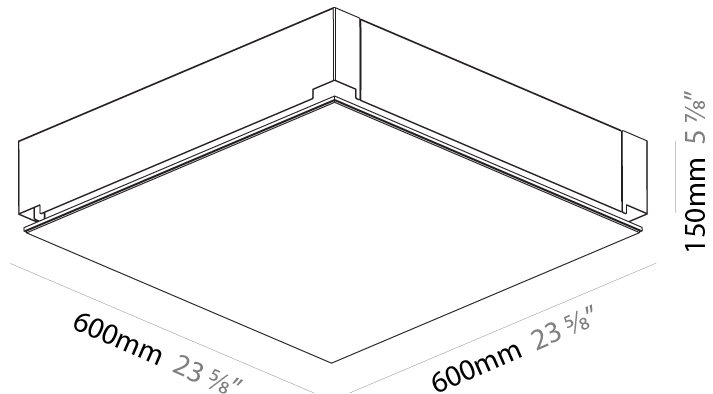

PHYSICAL

Shape: Square
Length (mm): 600
Length (in): 23 5/8
Width (mm): 600
Width (in): 23 5/8
Height (mm): 150
Height (in): 5 7/8
Ceiling Thickness (mm): 10 / 12.5 / 15 / 25 / 30
Ceiling Thickness (in): 3/8 or 1/2 or 9/16 or 1 or 1 3/16
Min. Recessing Depth (mm): 180
Min. Recessing Depth (in): 7 1/16
Light Distribution: Direct
Diffuser: PMMA - Opal
Fixture Finish: SSR / BKV / CWI / CRY / HAB / UFT / ITA / RUA / FTG / MYG / LOD / PUS / FRO / FUP / KIA / POP / BLS / SPG / MEY / GOH / GUM / CHC / COM / ABZ / JAG / OBR / MOS / ROR
Fixture Material: Aluminum
Cut-out Measurements: 635mm / 25" x 635mm / 25"
Upon Request: Unique Sizes Unique Ceiling Thickness Unique Mounting Depth Spot Inserts

ELECTRICAL

Lamp Type: LED (Zhaga Standard)
Input Wattage (W): 55
Total Output Wattage (W): 46
Dimming: Tri-Mode (Non-Dimming and Phase Dimming (120Vac only) and 0-10V Dimming)
Driver Included: Yes
Driver Location: Integrated
Driver Type: Constant Current - Universal
Driver Class: Class 2
Input Voltage (V): 120 - 277
Constant Current (MA): 350

LED

Color Temperature (°K): 3000 / 3500 / 4000
Max. Delivered Lumen (lm): 4350 / 4410 / 4500
CRI: >80 CRI
Efficiency (%): 65% (5mm Perspex)|65.10%
Lamp Life (hrs): 50000
Upon Request: RGB-W Tunable White Special Color Temperature CRI90

OPTICAL

RATINGS AND CERTIFICATIONS

Certified By: Certified for North American Standards
IP rating: IP20