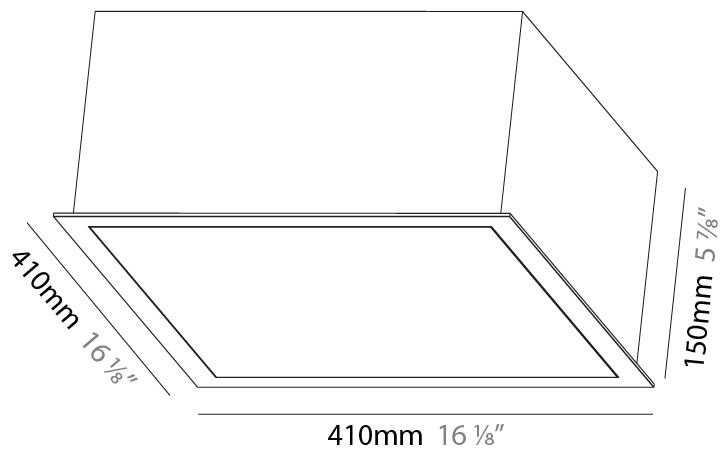

GENERAL

Series: Pi2
Subseries: Pi2 Standard
Brand: Prolicht
Division: Architectural
Mounting Type: Recessed
Mounting Location: Ceiling
Subcategory: Ambient

PHYSICAL

Shape: Square
Length (mm): 410
Length (in): 16 1/8"
Width (mm): 410
Width (in): 16 1/8"
Height (mm): 150
Height (in): 5 7/8"
Ceiling Thickness (mm): 10 / 12.5 / 15 / 25 / 30
Ceiling Thickness (in): 3/8 or 1/2 or 9/16 or 1 or 1 3/16
Min. Recessing Depth (mm): 160
Min. Recessing Depth (in): 6 5/16"
Light Distribution: Direct
Diffuser: PMMA - Opal or Micro-Prism
Fixture Finish: SSR / BKV / CWI / CRY / HAB / UFT / ITA / RUA / FTG / MYG / LOD / PUS / FRO / FUP / KIA / POP / BLS / SPG / MEY / GOH / GUM / CHC / COM / ABZ / JAG / OBR / MOS / ROR
Fixture Material: Aluminum

ELECTRICAL

Lamp Type: LED (Zhaga Standard)
Input Wattage (W): 12.4
Total Output Wattage (W): 10.8
Dimming: Tri-Mode (Non-Dimming and Phase Dimming (120Vac only) and 0-10V Dimming)
Driver Included: Yes
Driver Location: Integrated
Driver Type: Constant Current - Universal
Driver Class: Class 2
Input Voltage (V): 120 - 277
Constant Current (MA): 350

LED

Color Temperature (°K): 3000 / 3500 / 4000
Max. Delivered Lumen (lm): 1140 / 1156 / 1180
CRI: >80 CRI
Efficiency (%): 0.65
Lamp Life (hrs): 50000

OPTICAL

RATINGS AND CERTIFICATIONS

Certified By: Certified for North American Standards
IP rating: IP20

A